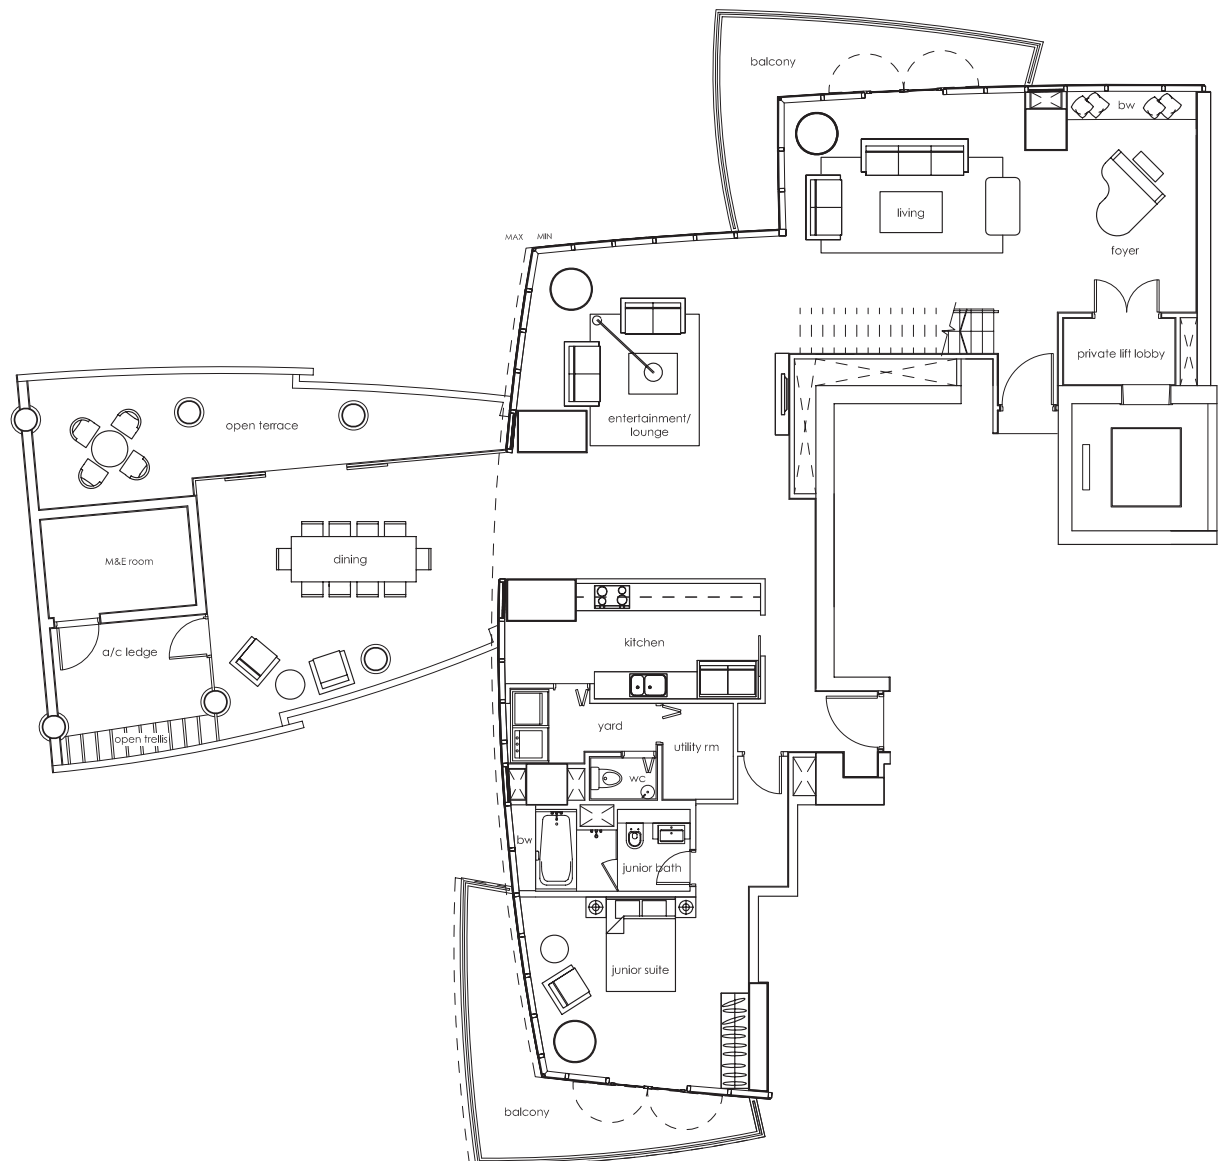

# SKY SUITE

**TYPE B-ss-a**

#26-08: 497 sq m (5,350 sq ft)

LOWER LEVEL  
(LEVEL 26)

UPPER LEVEL  
(LEVEL 27)

# SKY SUITE

## TYPE B-ss-b

#16-08: 524 sq m (5,640 sq ft)

#33-08: 525 sq m (5,651 sq ft)

LOWER LEVEL  
(LEVEL 16/33)

UPPER LEVEL  
(LEVEL 17/34)