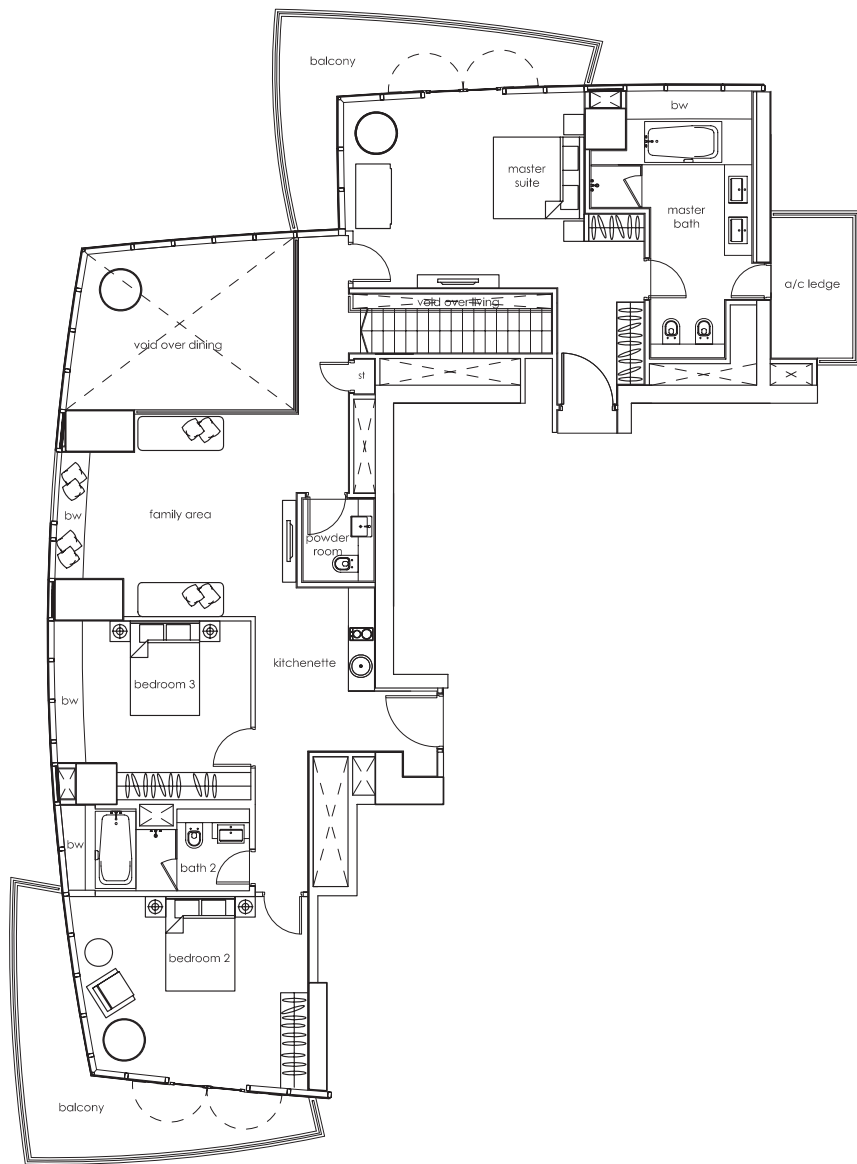

# SKY SUITE

**TYPE B-ss-a**

#26-08: 497 sq m (5,350 sq ft)

LOWER LEVEL  
(LEVEL 26)

UPPER LEVEL  
(LEVEL 27)

# SKY SUITE

## TYPE B-ss-b

#16-08: 524 sq m (5,640 sq ft)

#33-08: 525 sq m (5,651 sq ft)

LOWER LEVEL  
(LEVEL 16/33)

UPPER LEVEL  
(LEVEL 17/34)