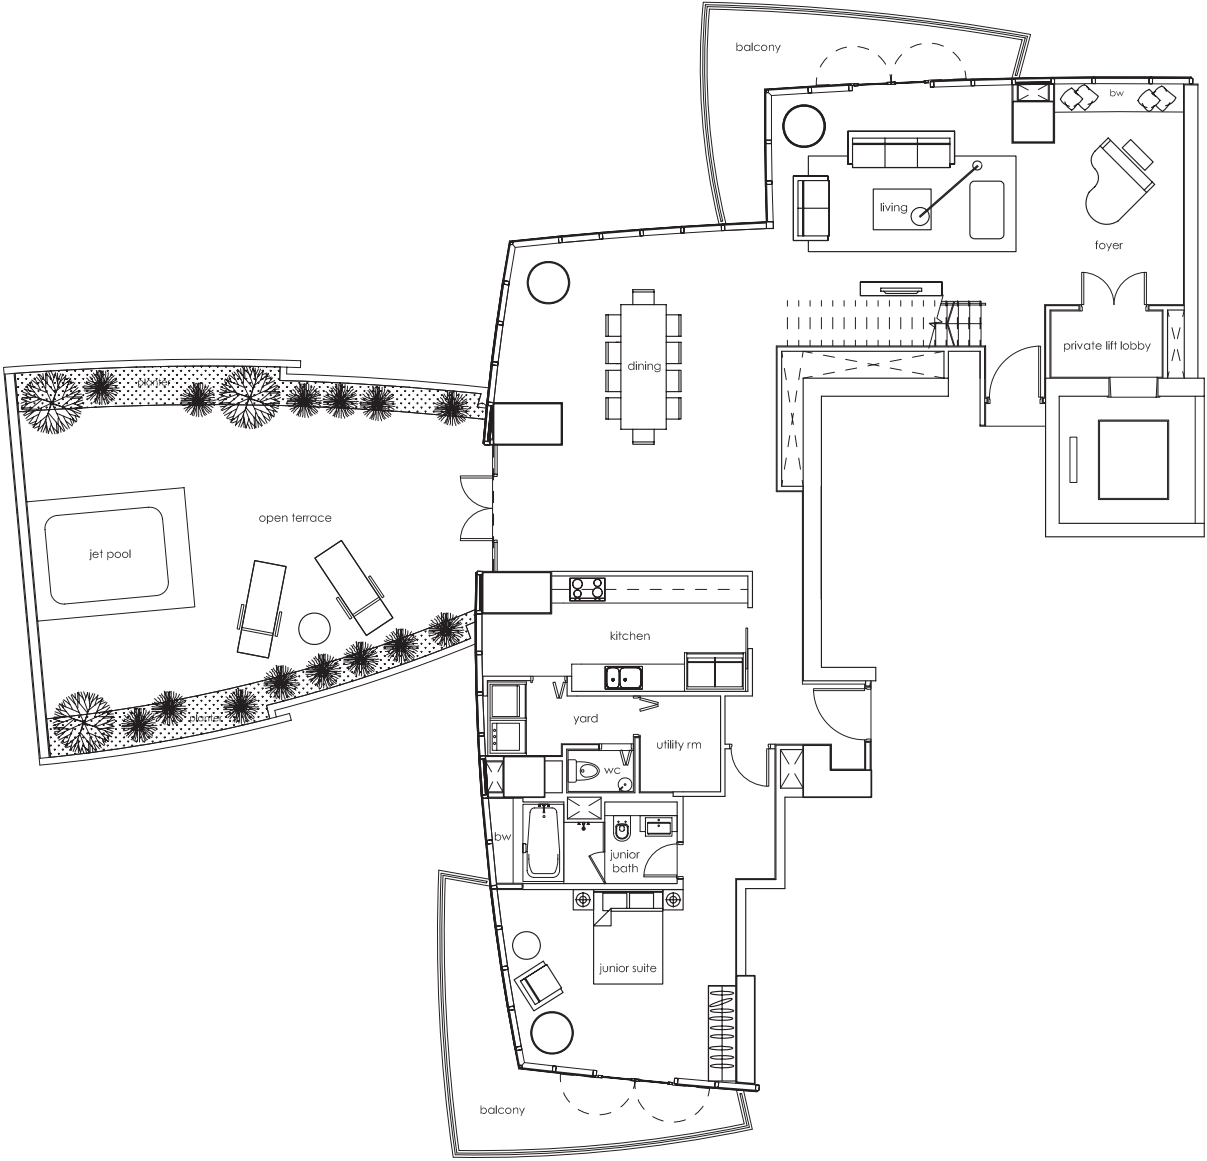

# SKY SUITE

**TYPE B-ss-a**

#26-08: 497 sq m (5,350 sq ft)

LOWER LEVEL  
(LEVEL 26)

UPPER LEVEL  
(LEVEL 27)

# SKY SUITE

## TYPE B-ss-b

#16-08: 524 sq m (5,640 sq ft)

#33-08: 525 sq m (5,651 sq ft)

LOWER LEVEL  
(LEVEL 16/33)

UPPER LEVEL  
(LEVEL 17/34)