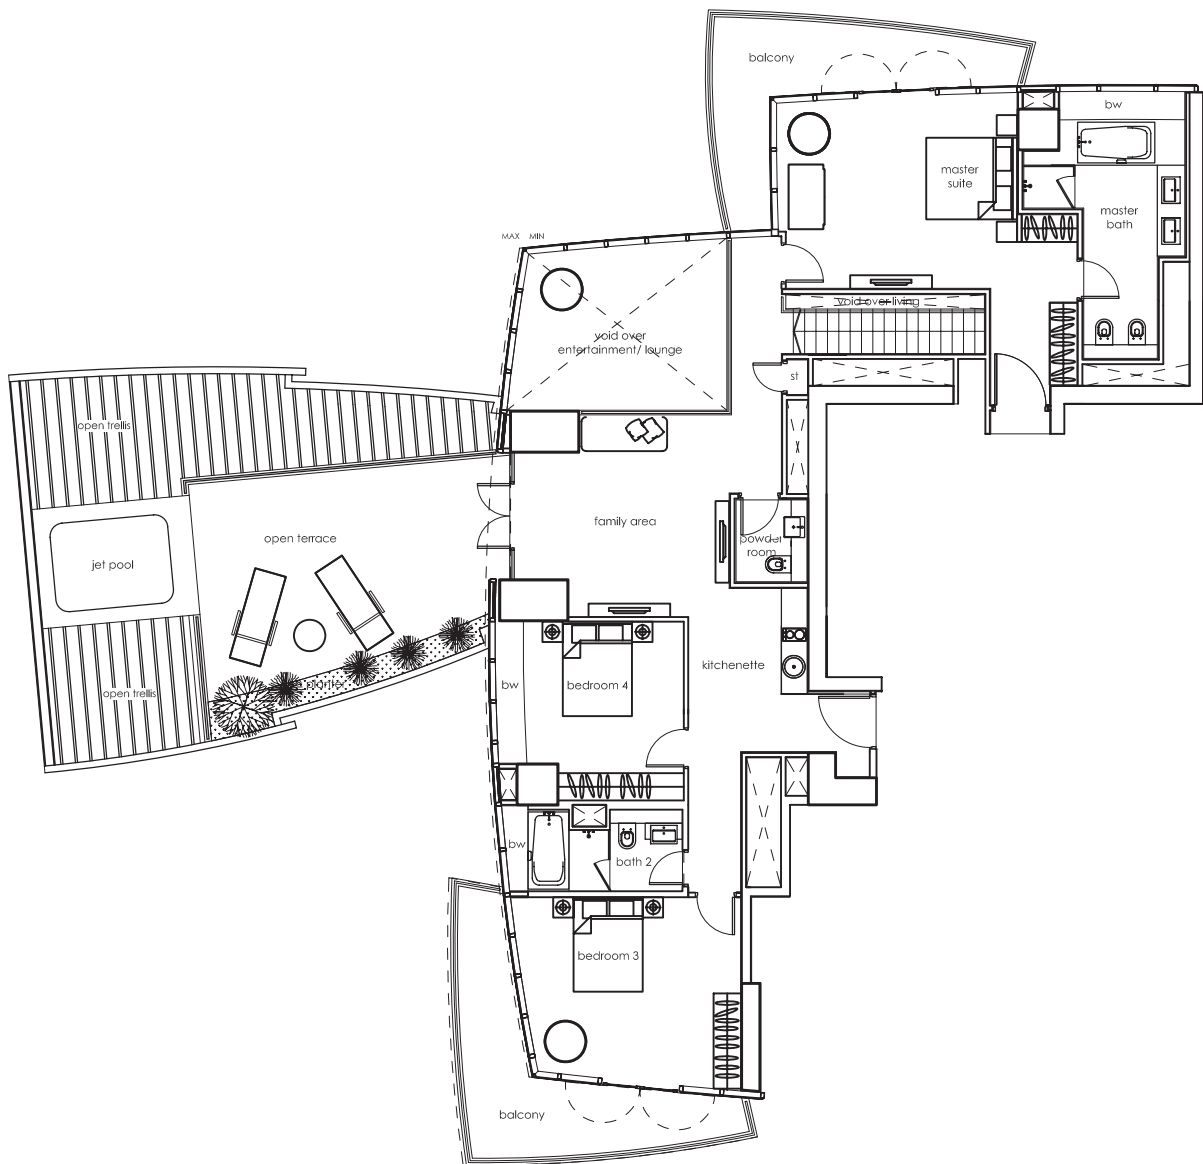

# SKY SUITE

**TYPE B-ss-a**

#26-08: 497 sq m (5,350 sq ft)

LOWER LEVEL  
(LEVEL 26)

UPPER LEVEL  
(LEVEL 27)

# SKY SUITE

## TYPE B-ss-b

#16-08: 524 sq m (5,640 sq ft)

#33-08: 525 sq m (5,651 sq ft)

LOWER LEVEL  
(LEVEL 16/33)

UPPER LEVEL  
(LEVEL 17/34)