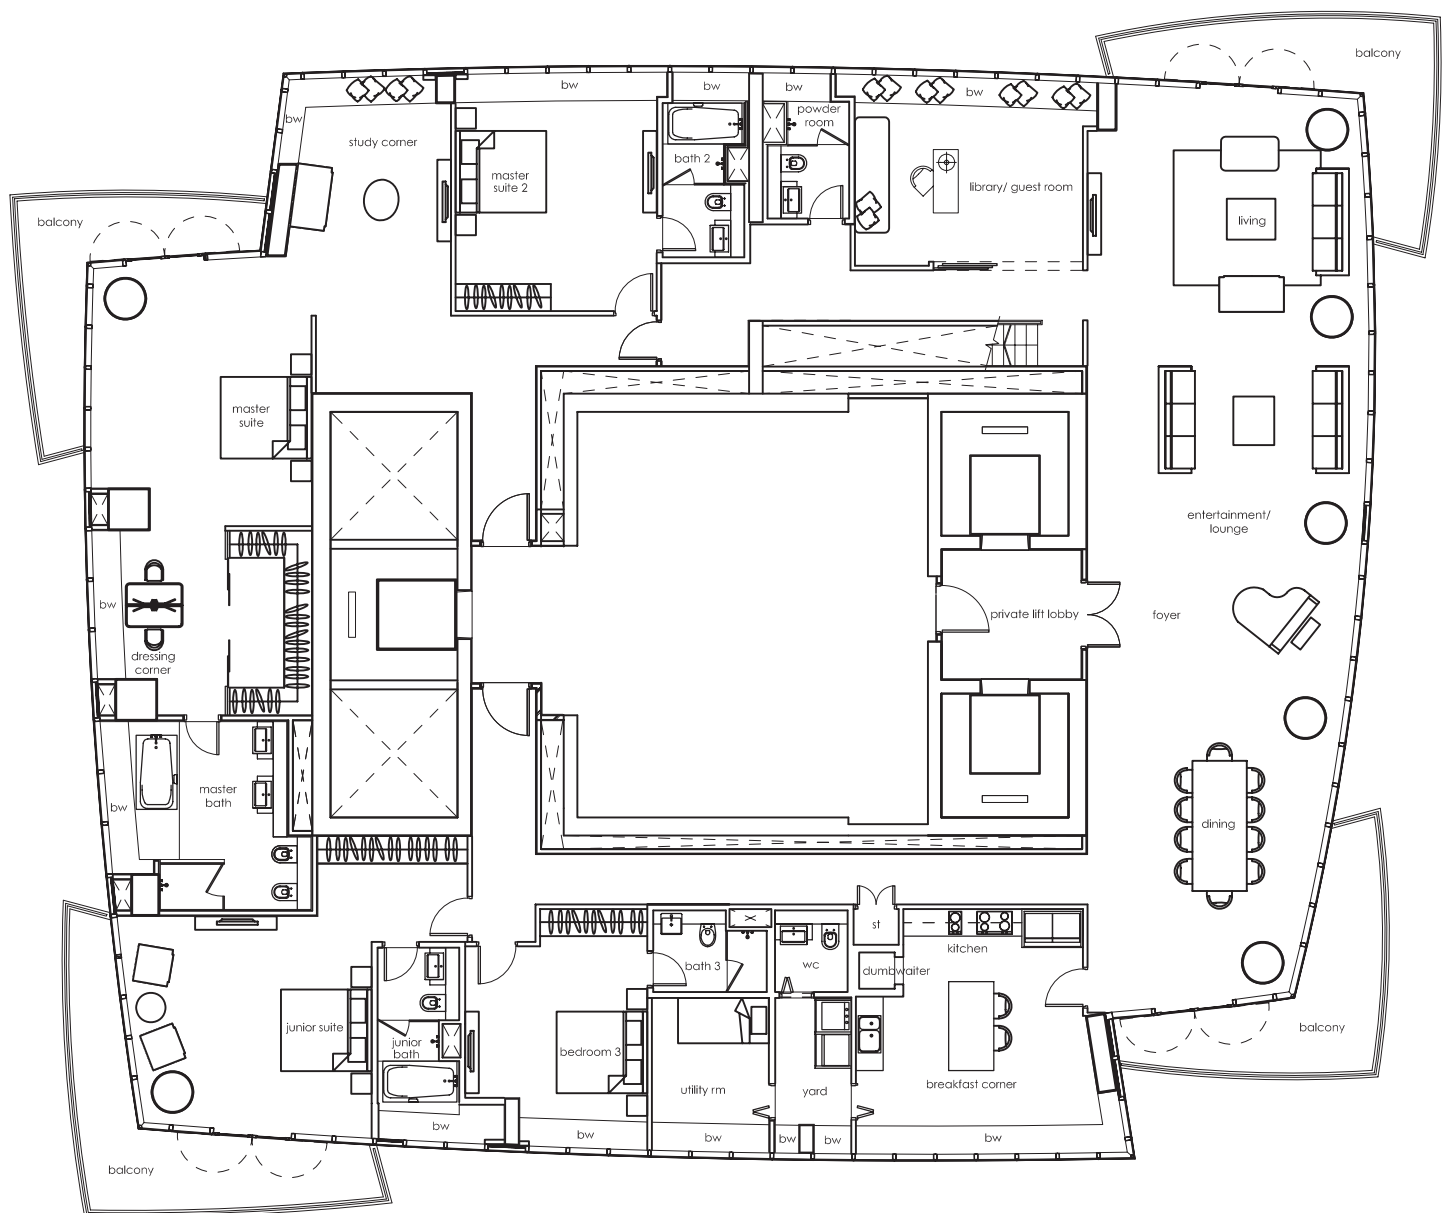

SKY VILLA (#50-03)

TYPE A-sv-a

#50-03: 844 sq m (9,085 sq ft)

LOWER LEVEL
(LEVEL 50)

UPPER LEVEL
(ROOF LEVEL)